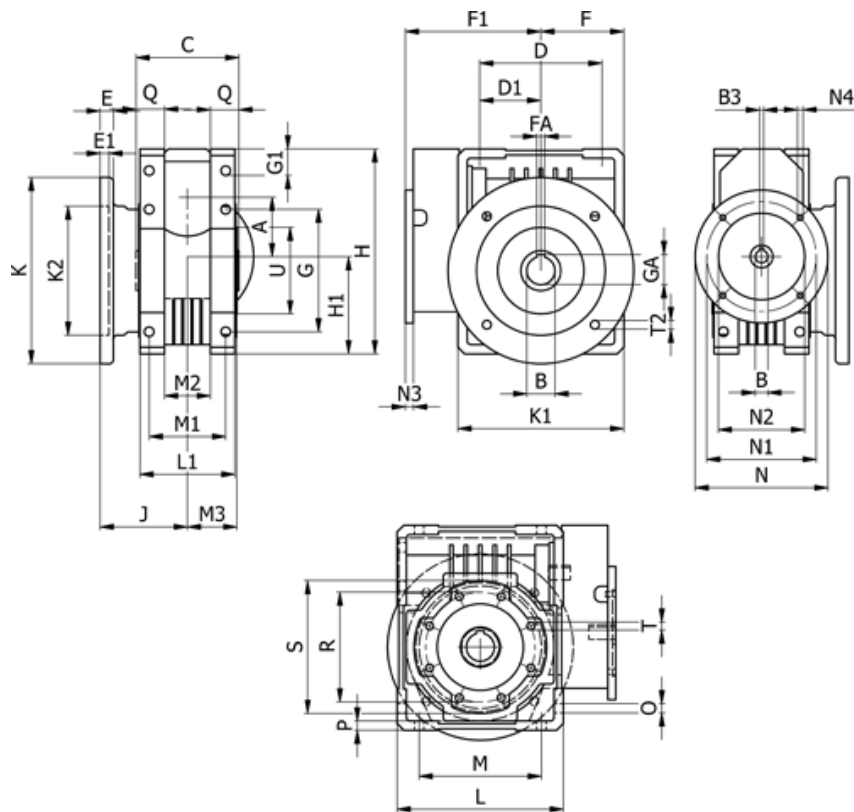

Data Sheet

Article number: 3921075180530

Description: Worm gear
WR 75-UFC1-180-80B5, without lubrication

Measures

A = 75.00	E = 12	H = 220.5	M = 126	N4 = M10x13	U = 90
B = 30	E1 = 5	H1 = 87.0	M1 = 82	O = 10.5	
B1 E7 = 19	F = 87	J = 111.0	M2 = 44	P = 9	
B2 = 21.8	F1 = 164	K = 200	M3 = 58.5	Q = 40	
B3 H9 = 6	FA = 8	K1 = 165	N = 200	R = 110	
C = 127	G = 126	K2 = 130	N1 = 165	S = 125	
D = 109.5	G1 = 46.5	L = 174	N2 = 130	T = M8x14	
D1 = 46.5	GA = 33.3	L1 = 104	N3 = 12.0	T2 = 12.5	